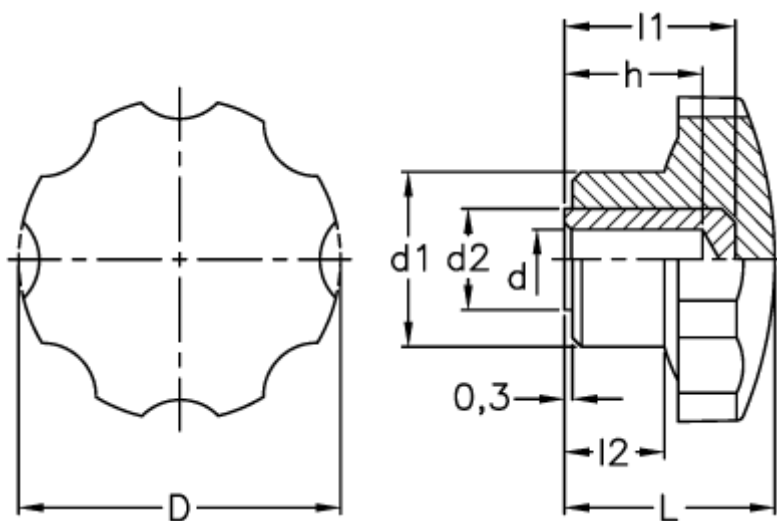

Data Sheet

Article number: 2302073411

Description: E+G Lobe knob
VH.153/62 B-8

Measures

D = 62

d1 = 24

d2 = 15

d H9 = 8

h = 20

L = 35

l1 = 25

l2 = 13